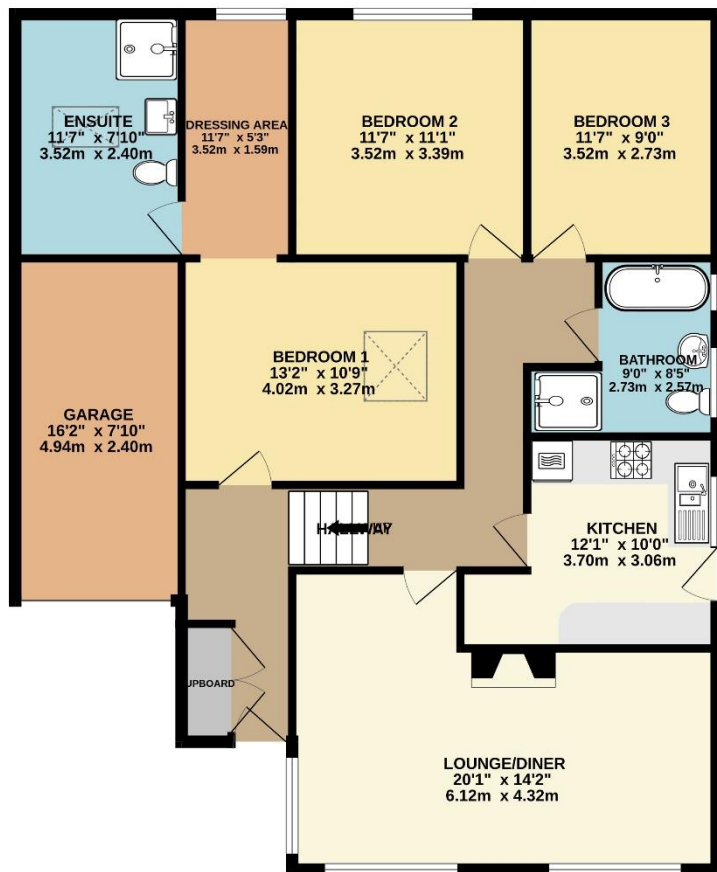

GROUND FLOOR
1205 sq.ft. (112.0 sq.m.) approx.

Lang Town & Country
6 The Broadway
Plymstock
Plymouth
PL9 7AU
Tel: 01752 456000
Email: plymstock@langtownandcountry.com

Lang Town & Country endeavour to ensure the accuracy of property details produced and displayed, we have not tested any apparatus, equipment, fixtures, fittings or services and so cannot verify that they are connected, in working order or fit for purpose. A buyer must check the availability of any property and make an appointment to view before embarking on any journey to see a property.