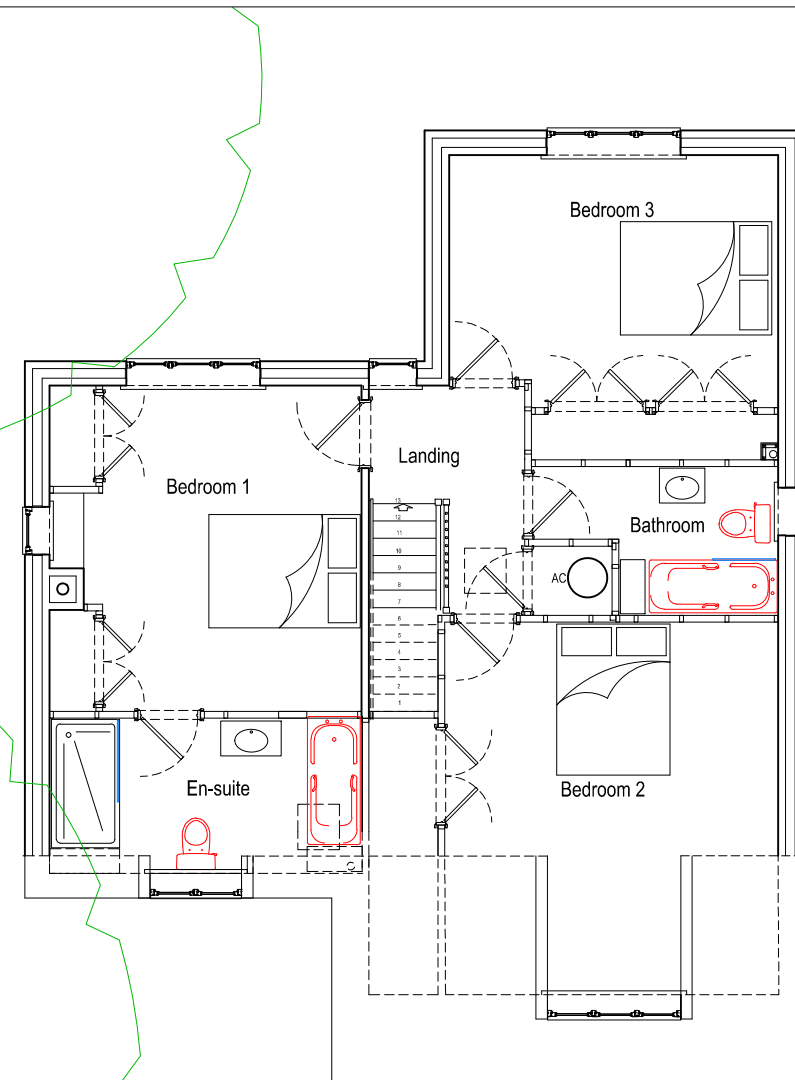

Ground Floor Plan

First Floor Plan

Revision	Date	Do Not Scale Except For Plans	All Dimensions To Be Checked On Site
Project			
Hooby Lodge Stretton Road, Thistleton Oakham LE15 7RH			
Drawing			
Floor Plans			
Wythe Holland Limited			
Chartered Architects Phone +44 (0)1780 767876 www.wytheholland.co.uk		10 Emlyn's Street Stamford, Lincolnshire PE9 1QP mail@wytheholland.co.uk	
Date	Scale	Job No	Drawing No
10.11.22	1:100	2115	03