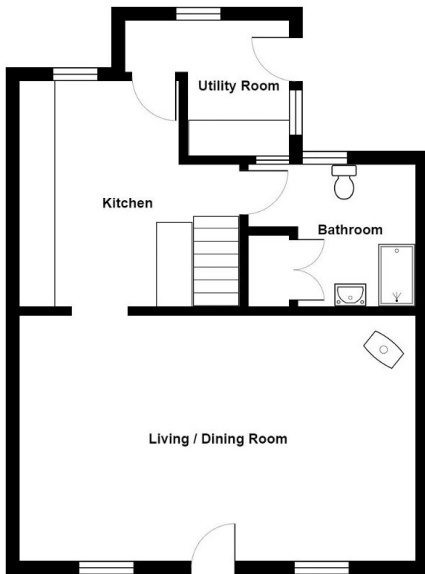

## Lafrowda Terrace, St. Just, Penzance, TR19 7LH

Guide Price £310,000

2 1 2

On a pretty and traffic-free terrace of desirable cottages in the heart of St Just sits this generously proportioned double fronted cottage.

## Key Features

- 
- 
- 
- 
- 
- 
- 

Ground Floor

First Floor

Total Area: 86.7 m<sup>2</sup> ... 933 ft<sup>2</sup>

All measurements are approximate and for display purposes only