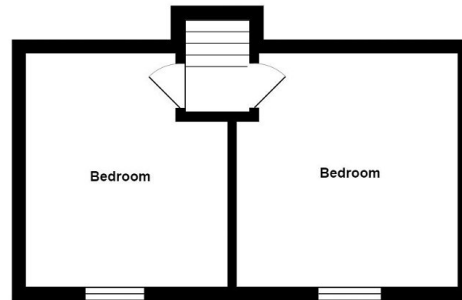

## Lafrowda Terrace, St. Just, Penzance, TR19 7LH

Guide Price £310,000

2 1 2

On a pretty and traffic-free terrace of desirable cottages in the heart of St Just sits this generously proportioned double fronted cottage.

## Key Features

- 
- 
- 
- 
- 
- 
- 

Ground Floor

First Floor

Total Area: 86.7 m<sup>2</sup> ... 933 ft<sup>2</sup>

All measurements are approximate and for display purposes only