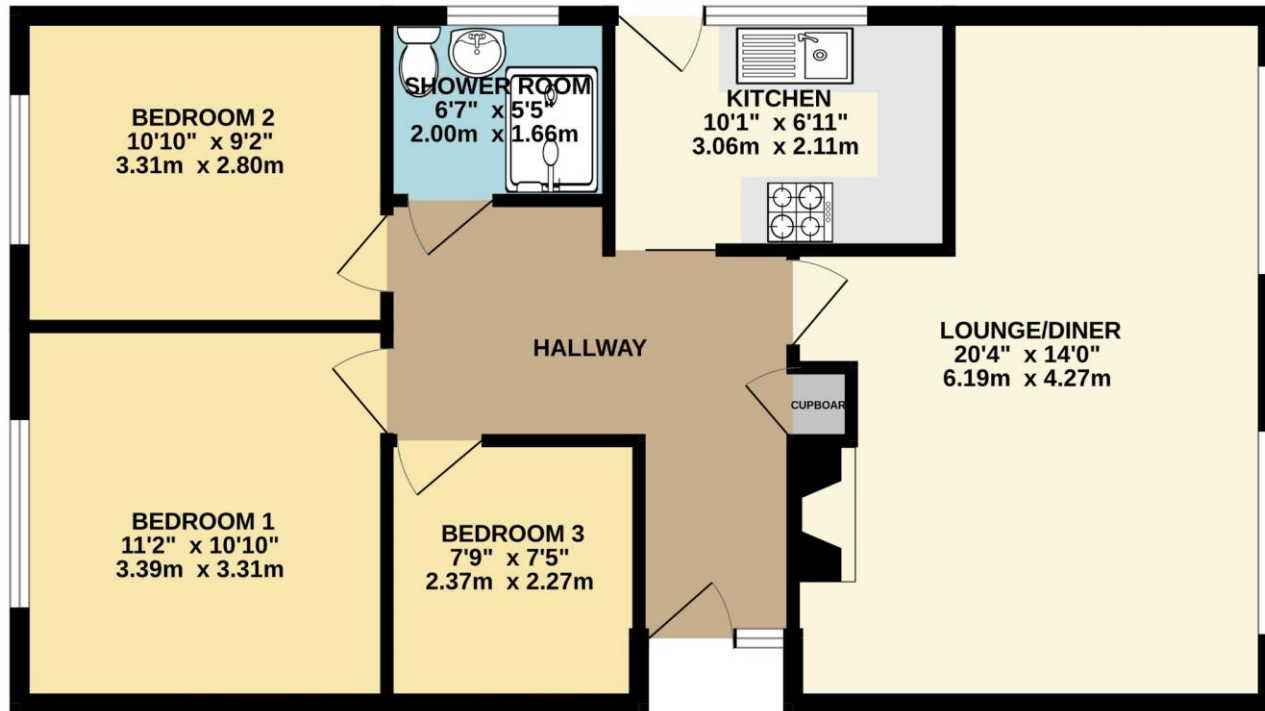

TOTAL FLOOR AREA : 740 sq.ft. (68.8 sq.m.) approx.
Measurements are approximate. Not to scale. Illustrative purposes only
Made with Metropix ©2024

Lang Town & Country
6 The Broadway
Plymstock
Plymouth
PL9 7AU
Tel: 01752 456000
Email: plymstock@langtownandcountry.com
www.langtownandcountry.com

Lang Town & Country endeavour to ensure the accuracy of property details produced and displayed, we have not tested any apparatus, equipment, fixtures, fittings or services and so cannot verify that they are connected, in working order or fit for purpose. A buyer must check the availability of any property and make an appointment to view before embarking on any journey to see a property.