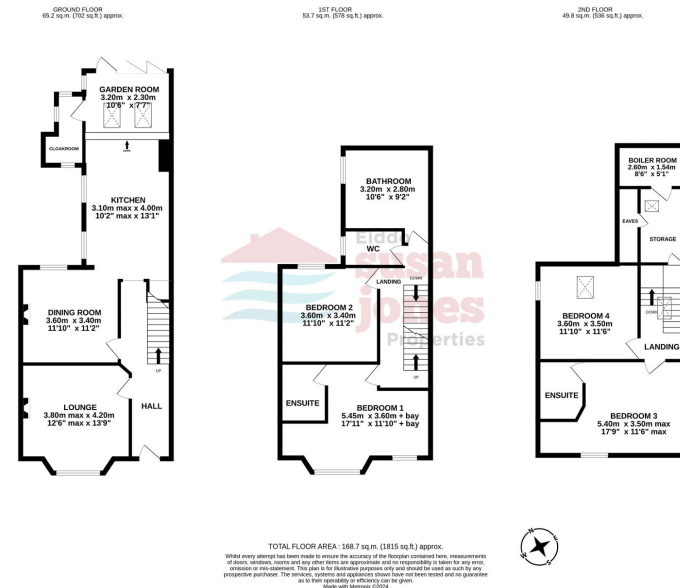

Penbrynuddig, Abererch,
Pwllheli, Gwynedd
LL53 6BZ

www.SusanJones.Cymru
susan@susanjones.cymru
01758 614511 | 07787 124587

Agents Note: Whilst every care has been taken to prepare these sales particulars, they are for guidance purposes only. All measurements are approximate and are for general guidance purposes only and whilst every care has been taken to ensure their accuracy, they should not be relied upon and potential buyers are advised to recheck the measurements