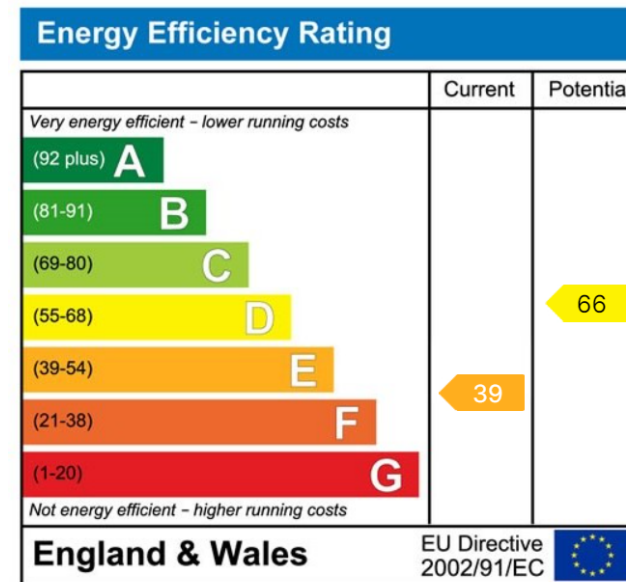

Penbrynuddig, Abererch,
Pwllheli, Gwynedd
LL53 6BZ

www.SusanJones.Cymru
susan@susanjones.cymru
01758 614511 | 07787 124587

Agents Note: Whilst every care has been taken to prepare these sales particulars, they are for guidance purposes only. All measurements are approximate and are for general guidance purposes only and whilst every care has been taken to ensure their accuracy, they should not be relied upon and potential buyers are advised to recheck the measurements