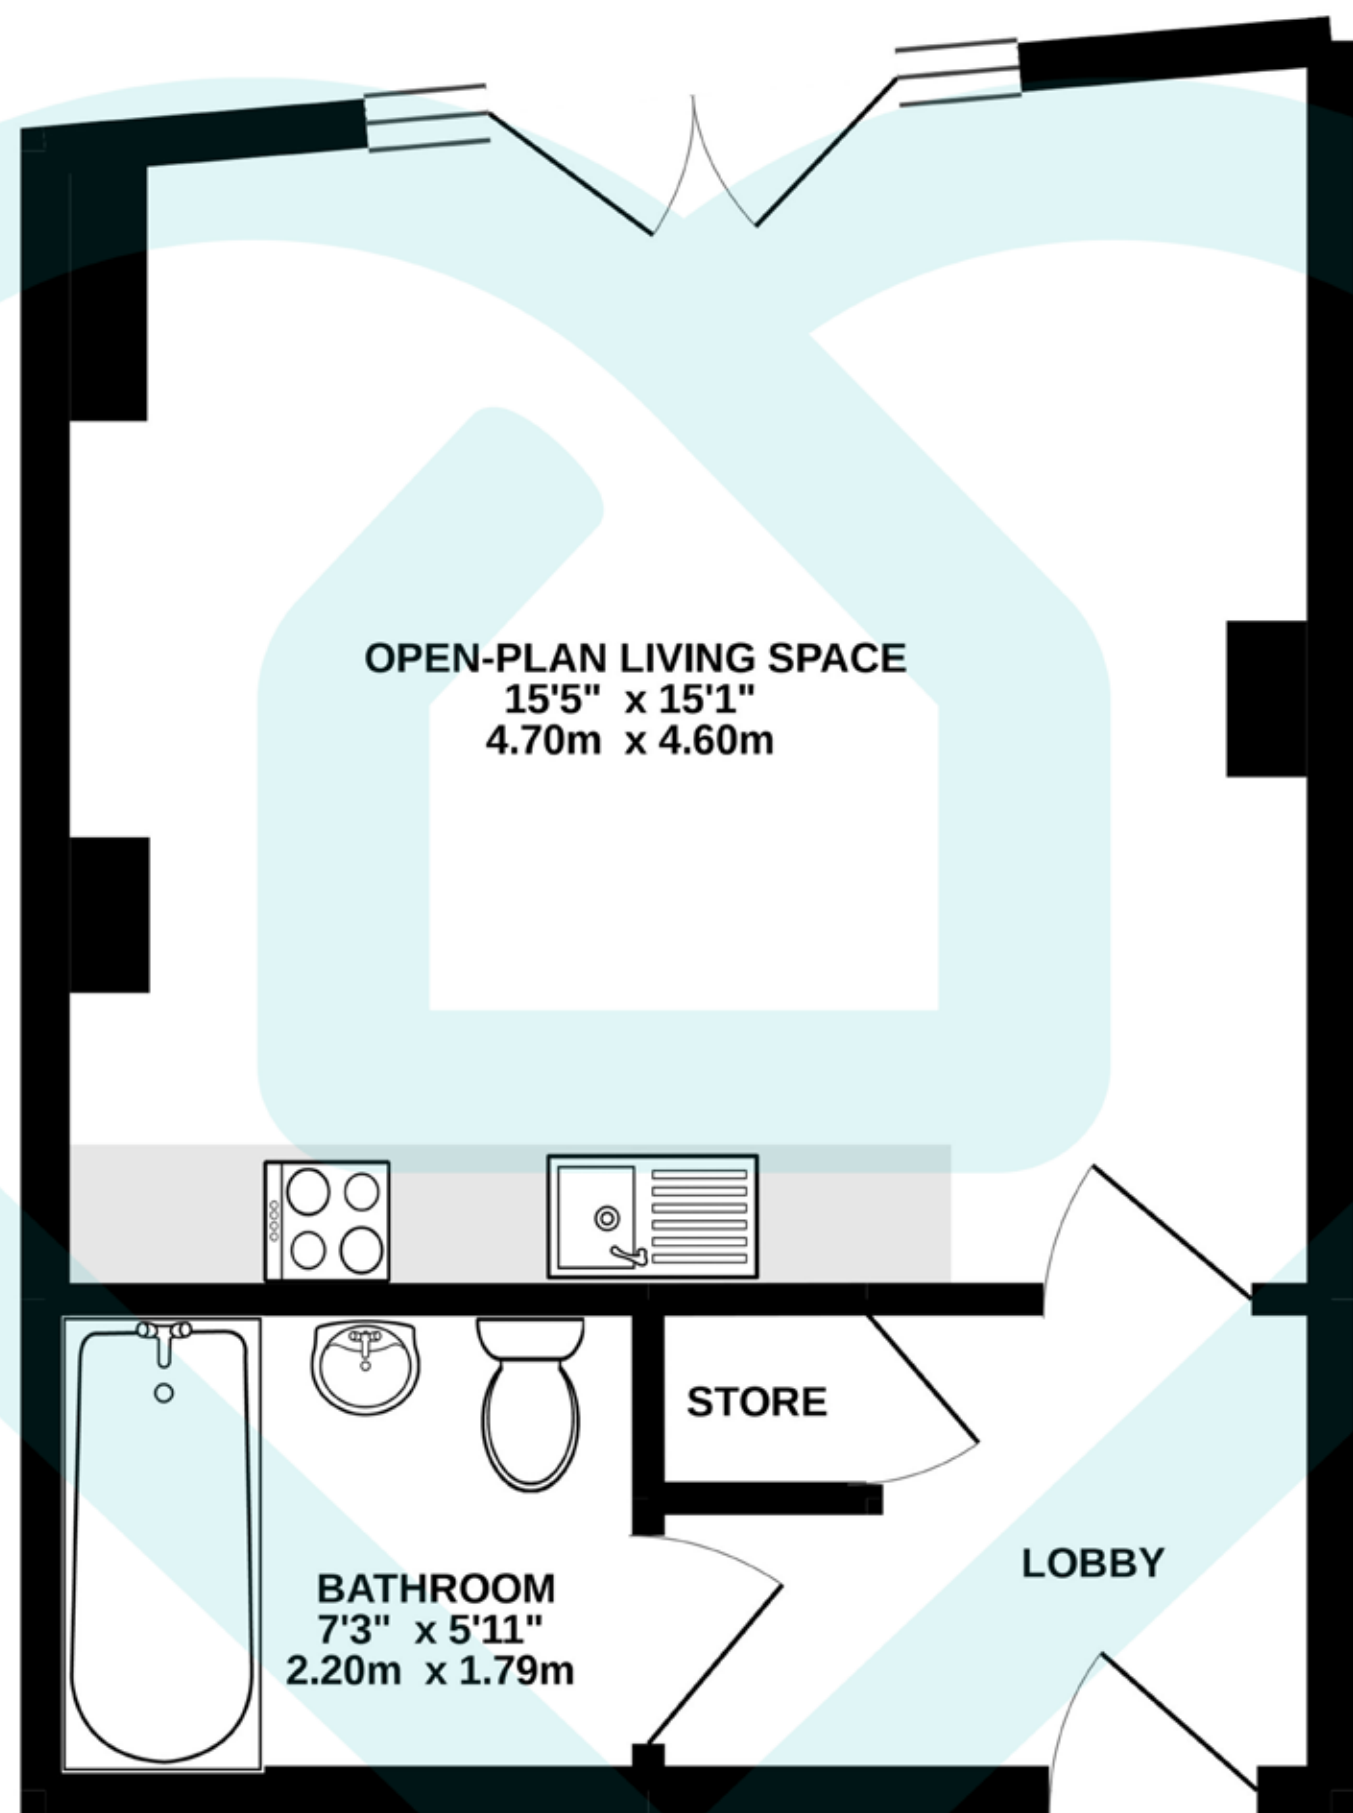

## Step inside your new home.

White Croft Works is a smart apartment with a great deal to recommend it. The property comprises a lobby, full bathroom and generous open-plan living space. It features clean modern décor throughout and attractive furnishings, making this an ideal space for students or young professionals wanting to live in a thriving part of Sheffield. The family bathroom is a great size with a clean three-piece suite and a showerhead over the bath, making this a very practical space. The living space is an airy room with a sleek fitted kitchen, ample room for furniture of any function, and an impressive private balcony. Tall windows and assorted downlights give you a wonderfully bright space, ideal for everyday life or even having friends over. With elegant wooden flooring and neutral colours, this is an excellent blank canvas to add your own personality.

TOTAL FLOOR AREA : 306 sq.ft. (28.5 sq.m.) approx.

Whilst every attempt has been made to ensure the accuracy of the floor plan contained here, measurements of doors, windows, rooms and any other items are approximate and no responsibility is taken for any error, omission or mis-statement. This plan is for illustrative purposes only and should be used as such by any prospective tenant/ purchaser.